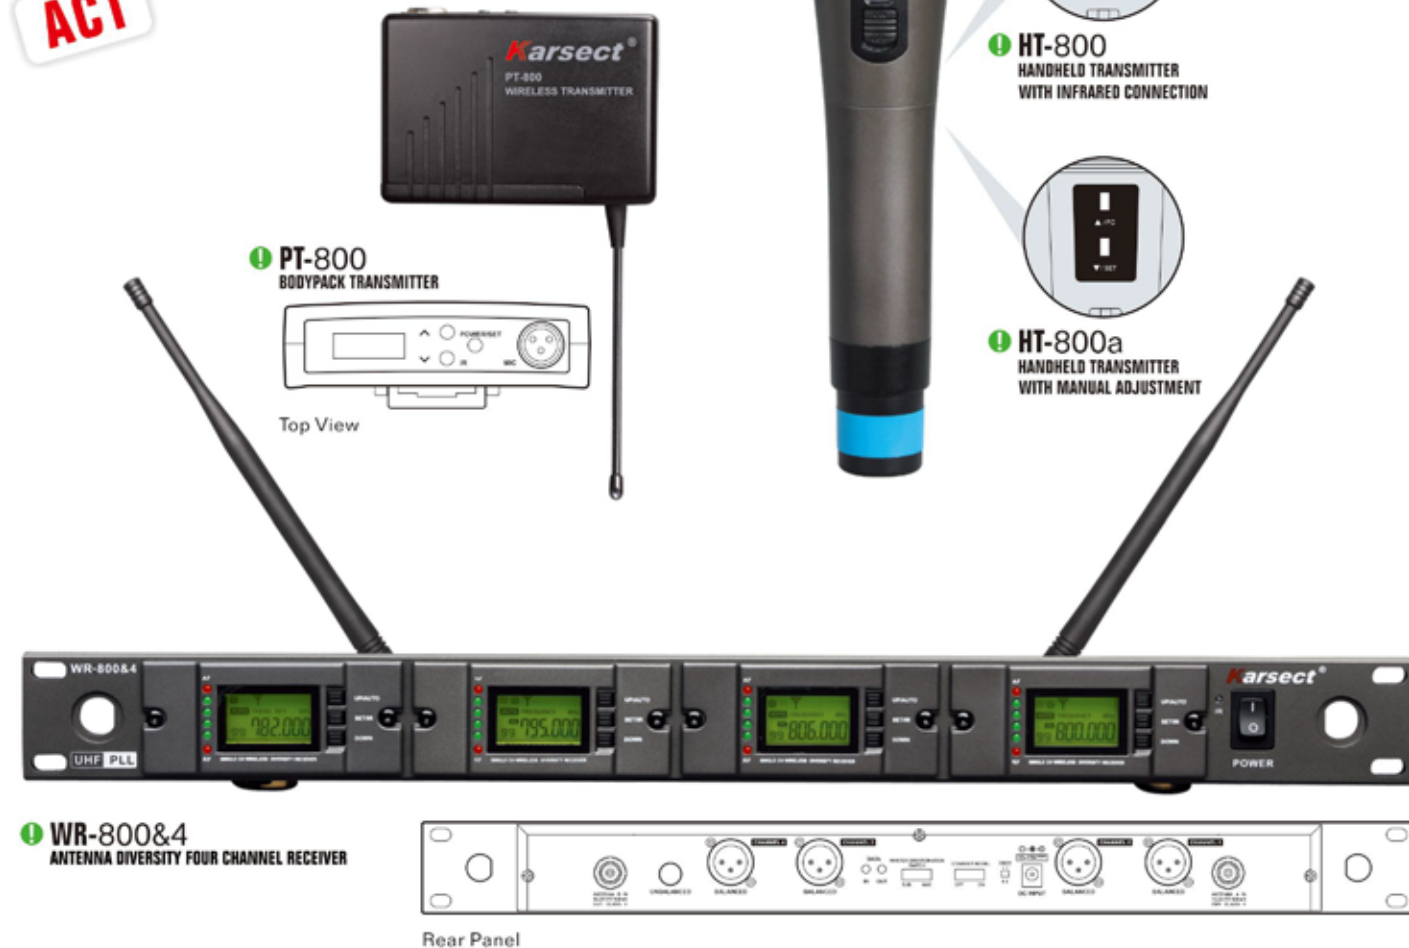

PLL & UHF ANTENNA DIVERSITY FOUR CHANNEL SYSTEM

SYSTEM FEATURES

- ※ 4x320 Selectable UHF channel (working in group mode).
- ※ 4x500 Selectable UHF frequencies (working in frequency mode).
- ※ Receiver set with powerful master, slaves management function.
- ※ New MENU operating mode.
- ※ Receiver with SCM signal selection.
- ※ Antenna diversity four channel receiver.
- ※ Design with an eight channel antenna signal splitter inside, balance to distribute the RF signal from antenna to each receiving module evenly.
- ※ Digital pilot technique to enhance the system antijamming.
- ※ Balanced XLR and unbalanced 1/4" outputs.
- ※ Available to make the receiver connection by manual or infrared.
- ※ EIA standard 19 inch full metal housing with rack ear.
- ※ Estimate the transmitter battery operating life on receiver.
- ※ Bodypack transmitter with a selecting switch for Lavalier/Headset/Guitarist.

ACT