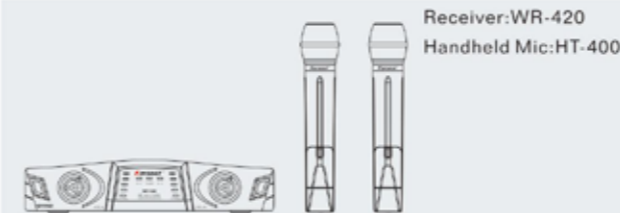

UHF DUAL CHANNEL SYSTEM

SYSTEM FEATURES

- ※ This wireless system apply with PLL oscillating circuit, be designed as frequency programable pattern. The frequency of receiver can be changed anytime by the programming cable.
- ※ To determine the final choice for analysis of signal strength and signal quality by squelch circuit design, effect to reduce the pulse train of RF noises in using environment.
- ※ Design with balanced XLR output connector in 0dB output and input, can be connected to the external audio equipment.
- ※ One 100mA/10.5V DC voltage output is from two antenna input, supplied for the using of external antenna amplifier to extend the system receiving distance.
- ※ Setup with a polit carrier selecting switch on the bottom of receiver for freely using.
- ※ Bodypack transmitter with selecting switch for Lavalier/Headset/Guitarist, suitable for the system using demand.
- ※ Handheld transmitter with input sensitivity selecting switch in low/middle/high levels for freely demand to the user.

HT-400
HANDHELD TRANSMITTER

WR-420 SERIES >>>

PROFESSIONAL WIRELESS MICROPHONE SYSTEM

WR-420

HT-400

PT-400

RECEIVER SPECIFICATIONS

RF Frequency Range:460-970MHz
Receiving Sensitivity:-105dBm(S/N:-12dB 15KHz)
Image & Spurious Rejection:>75dB
Signal/Noise Ratio:>85dB
Border Upon Channel Rejection:>75dB
T.H.D.:<0.5%
Audio Output Level:0-360mV
Power Requirements:13-15V DC 800mA
Dimensions:20.5x17x5cm

HANDHELD TRANSMITTER SPECIFICATIONS

Frequency Range: 460-970MHz
RF Output: 10dBm
Modulation Type: FM
Max Deviation: ± 40KHz
Spurious Emission: >55dBc
Nominal Current Drain:<90mA
Power Requirements: 2x1.5V AA
Dimensions: 24.5x3.9cm

BODYPACK TRANSMITTER SPECIFICATIONS