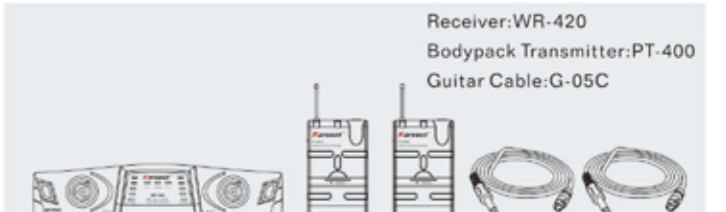

HANDHELD

LAVALIER

HEADWORN

GUITAR/BASS

DUAL CHANNEL COMBO