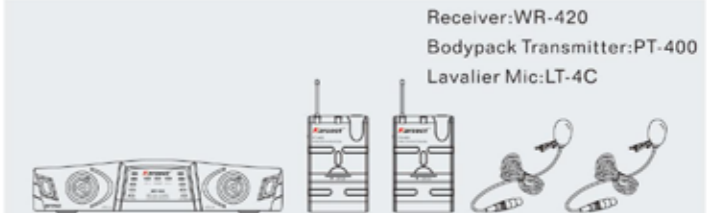

UHF DUAL CHANNEL SYSTEM

SYSTEM FEATURES

- ※ This wireless system apply with PLL oscillating circuit, be designed as frequency programable pattern. The frequency of receiver can be changed anytime by the programming cable.
- ※ To determine the final choice for analysis of signal strength and signal quality by squelch circuit design, effect to reduce the pulse train of RF noises in using environment.
- ※ Design with balanced XLR output connector in 0dB output and input, can be connected to the external audio equipment.
- ※ One 100mA/10.5V DC voltage output is from two antenna input, supplied for the using of external antenna amplifier to extend the system receiving distance.
- ※ Setup with a polit carrier selecting switch on the bottom of receiver for freely using.
- ※ Bodypack transmitter with selecting switch for Lavalier/Headset/Guitarist, suitable for the system using demand.
- ※ Handheld transmitter with input sensitivity selecting switch in low/middle/high levels for freely demand to the user.

HT-400
HANDHELD TRANSMITTER

WR-420 SERIES >>>

PROFESSIONAL WIRELESS MICROPHONE SYSTEM

WR-420

HT-400

PT-400

RECEIVER SPECIFICATIONS

RF Frequency Range:460-970MHz
Receiving Sensitivity:-105dBm(S/N:-12dB 15KHz)
Image & Spurious Rejection:>75dB
Signal/Noise Ratio:>85dB
Border Upon Channel Rejection:>75dB
T.H.D.:<0.5%
Audio Output Level:0-360mV
Power Requirements:13-15V DC 800mA
Dimensions:20.5x17x5cm

HANDHELD TRANSMITTER SPECIFICATIONS

Frequency Range: 460-970MHz
RF Output: 10dBm
Modulation Type: FM
Max Deviation: ± 40KHz
Spurious Emission: >55dBc
Nominal Current Drain:<90mA
Power Requirements: 2x1.5V AA
Dimensions: 24.5x3.9cm

BODYPACK TRANSMITTER SPECIFICATIONS